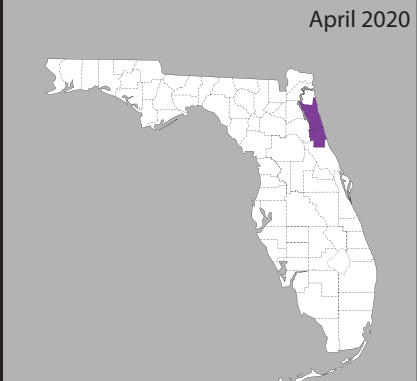

Both St Johns and Flagler Counties beaches have universal access accommodations available.

- A1A Gateway Sign
- A1A Directional Sign
- Key Fueling
- EV Charging Station
- Visitor Center
- A1A Byway
- Great Florida Birding Trail
- Florida Black Bear Byway, NSB
- Heritage Crossroads Byway
- JC Penney Memorial Scenic Highway
- Ormond Scenic Loop & Trail, NSB
- A1A Ocean Islands Trail
- William Bartram Scenic Highway

April 2020

A1A Scenic & Historic Coastal National Scenic Byway

St Johns & Flagler Counties, Florida